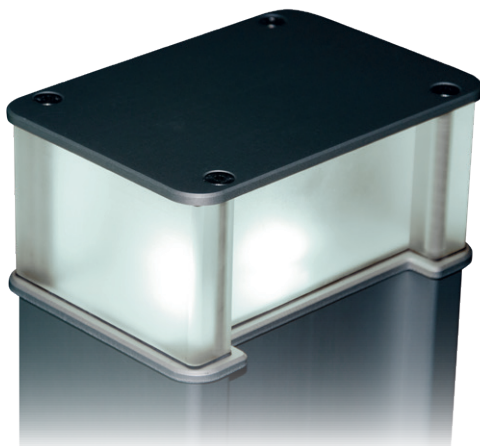

## ES-LED power column

Item no. 860409

Item no. 860412

### In general

The ES luminaire head, made from satinised PMMA plastic, is included in the standard GIFAS ES 160 power column range. LED light in two colour variants (cold white and warm white). Pre-wired and ready for connection.

### Features

- direct mains supply connection (no power supply unit needed)
- 360° light distribution
- can be used for the entire ES 160 range
- retrofit equipping possible
- 2 light colour variants available
- high light efficiency
- low power consumption
- long lifetime
- vibration-resistant
- immediate light output
- Light unit made from solid PMMA material, therefore extremely robust

### Technical Data

Operating voltage:	230 VAC
Electric power supply:	power supply
Illuminant:	1 × 4.5 W LED-Modul
Operating output:	4.5 W
Light output:	84.4 lm / W
Lighting current:	380 lm
Colour temperature (beam angle):	3'000 K / 4'200 K
Protection category:	IP54
Protection class:	I (Protective conductor)
Temperature range operation:	-20° C to +40° C
Dimensions (L×W×H):	170×120×93 mm
Weight:	1.9 kg
Light unit material:	PMMA satinised
Decorative feature material:	aluminium anodised