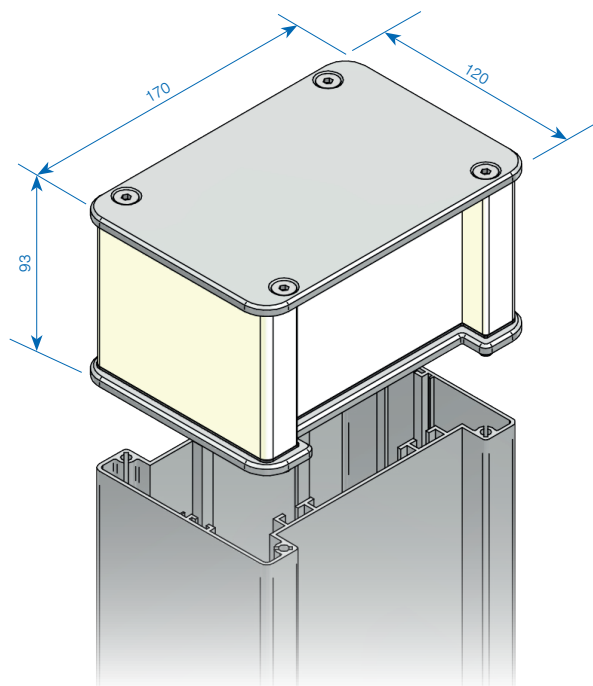

### In general

The ES luminaire head, made from satinised PMMA plastic, is included in the standard GIFAS ES 160 power column range. LED light in two colour variants (cold white and warm white). Pre-wired and ready for connection.

### Features

- direct mains supply connection (no power supply unit needed)
- 360° light distribution
- can be used for the entire ES 160 range
- retrofit equipping possible
- 2 light colour variants available
- high light efficiency
- low power consumption
- long lifetime
- vibration-resistant
- immediate light output
- Light unit made from solid PMMA material, therefore extremely robust

### Technical Data

Operating voltage:	230 VAC
Electric power supply:	power supply
Illuminant:	1 × 4.5 W LED-Modul
Operating output:	4.5 W
Light output:	84.4 lm / W
Lighting current:	380 lm
Colour temperature (beam angle):	3'000 K / 4'200 K
Protection category:	IP54
Protection class:	I (Protective conductor)
Temperature range operation:	-20° C to +40° C
Dimensions (L×W×H):	170×120×93 mm
Weight:	1.9 kg
Light unit material:	PMMA satinised
Decorative feature material:	aluminium anodised

The GIFAS ES-LED power column, comprising a ES 160 energy column with an attached ES-LED luminaire head. A standard range is available ex stock, or can be provided at short notice.

**Power column**

Item no.	Designation
172615	Power column ES-LED 160, aluminium anodised, height <b>400 mm</b> , lighting LED, 3'000 K
174008	Power column ES-LED 160, aluminium anodised, height <b>400 mm</b> , lighting LED, 4'200 K
174011	Power column ES-LED 160, aluminium anodised, height <b>600 mm</b> , lighting LED, 3'000 K
174012	Power column ES-LED 160, aluminium anodised, height <b>600 mm</b> , lighting LED, 4'200 K