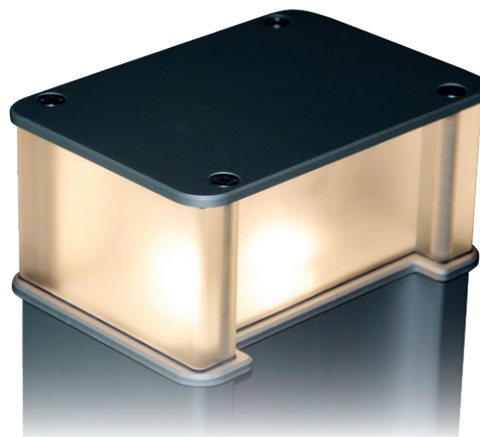

## ES-LED power column

Item no. 860409

Item no. 860412

### In general

The ES luminaire head, made from satinised PMMA plastic, is included in the standard GIFAS ES 160 power column range. LED light in two colour variants (cold white and warm white). Pre-wired and ready for connection.

### Features

- direct mains supply connection (no power supply unit needed)
- 360° light distribution
- can be used for the entire ES 160 range
- retrofit equipping possible
- 2 light colour variants available
- high light efficiency
- low power consumption
- long lifetime
- vibration-resistant
- immediate light output
- Light unit made from solid PMMA material, therefore extremely robust

### Technical Data

Operating voltage:	230 VAC
Electric power supply:	power supply
Illuminant:	1 × 4.5 W LED-Modul
Operating output:	4.5 W
Light output:	84.4 lm / W
Lighting current:	380 lm
Colour temperature (beam angle):	3'000 K / 4'200 K
Protection category:	IP54
Protection class:	I (Protective conductor)
Temperature range operation:	-20° C to +40° C
Dimensions (L×W×H):	170×120×93 mm
Weight:	1.9 kg
Light unit material:	PMMA satinised
Decorative feature material:	aluminium anodised